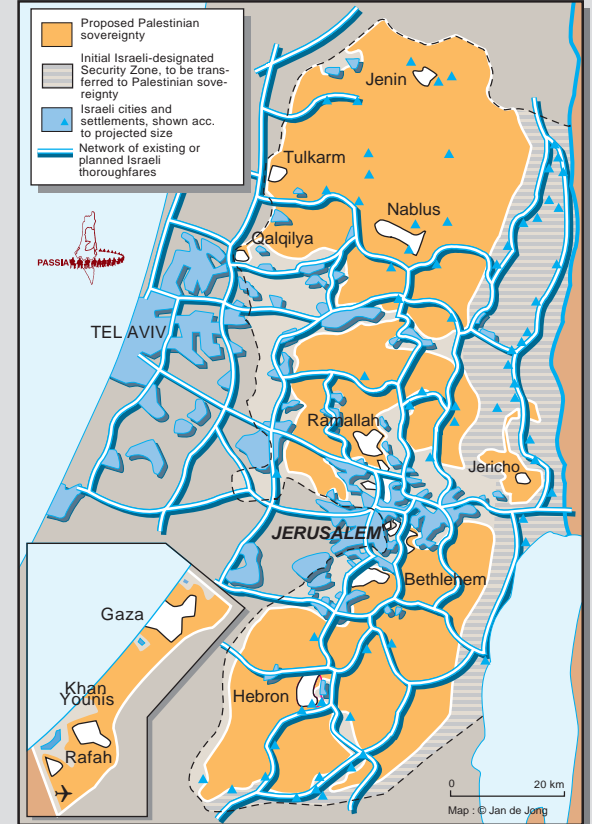

Maps of Palestine

United Nations Partition Plan
UN Resolution 181

Rhodes Armistice Line

Landownership in Palestine and the UN Partition Plan, 1947

Palestinian Villages Depopulated in 1948 and 1967, and Razed by Israel

Projection of the West Bank Final Status Map presented by Israel, Camp David, July 2000

The Gaza Strip 2014

The West Bank 2014