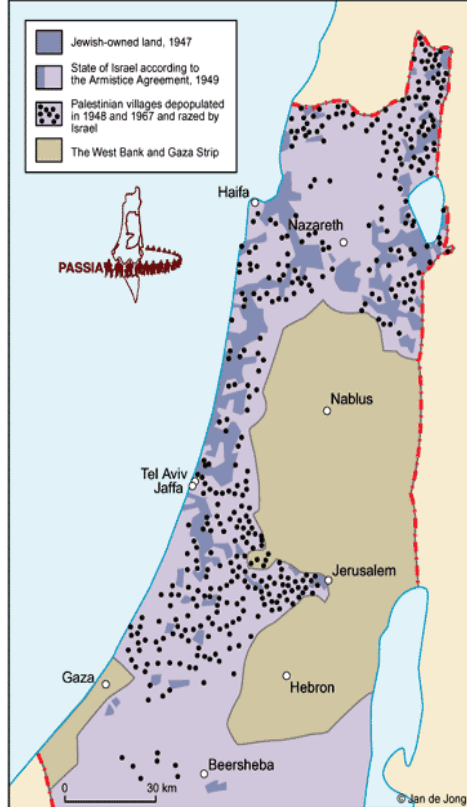

Maps of Palestine

United Nations Partition Plan
UN Resolution 181

Rhodes Armistice Line

Landownership in Palestine and the UN Partition Plan, 1947

Palestinian Villages Depopulated in 1948 and 1967, and Razed by Israel

Projection of the West Bank Final Status Map presented by Israel, Camp David, July 2000

The Gaza Strip 2014

The West Bank 2014