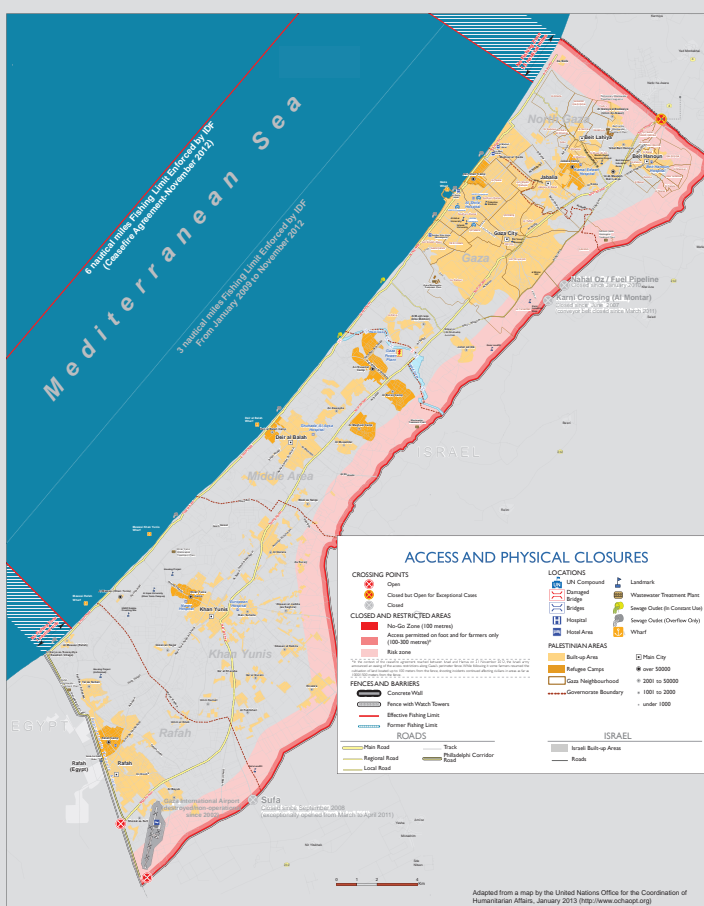

Maps of Palestine

United Nations Partition Plan
UN Resolution 181

Rhodes Armistice Line

Landownership in Palestine and the UN Partition Plan, 1947

Palestinian Villages Depopulated in 1948 and 1967, and Razed by Israel

Projection of the West Bank Final Status Map presented by Israel, Camp David, July 2000

The Gaza Strip 2014

The West Bank 2014