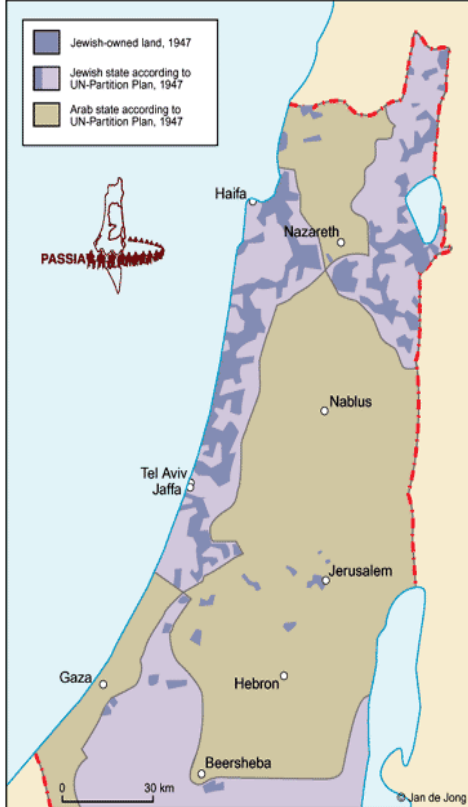

Maps of Palestine

United Nations Partition Plan
UN Resolution 181

Rhodes Armistice Line

Landownership in Palestine and the UN Partition Plan, 1947

Palestinian Villages Depopulated in 1948 and 1967, and Razed by Israel

Projection of the West Bank Final Status Map presented by Israel, Camp David, July 2000

The Gaza Strip 2014

The West Bank 2014